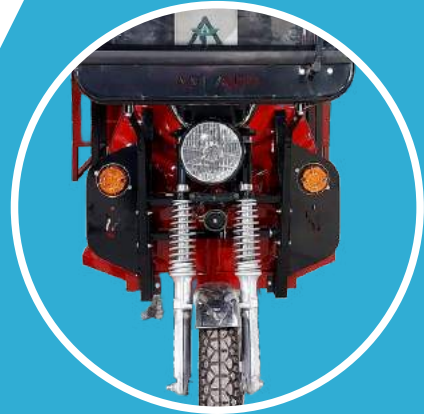

MAKE IN INDIA

 **AGI AUTO INDIA**

HANS E-RICKSHAW

GOVT APPROVED ELECTRIC VEHICLE
(PASSENGER & CARGO) MANUFACTURER
AND EXPORTER

E-Rickshaw

CR IRON CHASSIS

**PU METALLIC
PAINT**

KAT SHOCKER

Contact Us:

 +91-9773366808

 www.agiautoindia.com

 14-16, VKI JAIPUR, ROAD NO. 18,
RAJASTHAN-302013

TECHNICAL SPECIFICATIONS

MOTOR POWER 1000/ 1200/1500/2000 WATT	CONTROLLER 1000 / 1200/1500/2000 WATT
8 SQ MM WIRE HARNESS OCTACORE	KAT SHOCKER
EASTMAN BATTERIES 135 AH	GAS SPRING IN BOXES
FALSE CEILING	DIGITAL METER
EASTMAN/ AXIOM CHARGER - 48V / 18 AMP, 60V / 18 AMP	SWISS CONVERTER
SWISS HORN	DRL HEADLIGHT
HEAVY DUTY CR CHASSIS	SIX PLATE LEAF SPRING (LOHAKA BRAND KAMANI)

TECHNICAL SPECIFICATIONS

Heavy Duty CR Pipe Chassis

LOHAKA Brand Kamani

CY GOLD Differential

HANS E-RICKSHAW

CY GOLD Motor

CY GOLD Controller

Octacore Wire Harness

HANS E-RICKSHAW

Inbuilt Music System

KAT Hydraulic Shocker

Comfortable Driving
Experience

HANS E-RICKSHAW

Heavy CR Pipe used for
Powerful Body

CEAT Tyre

Heavy Duty Jack